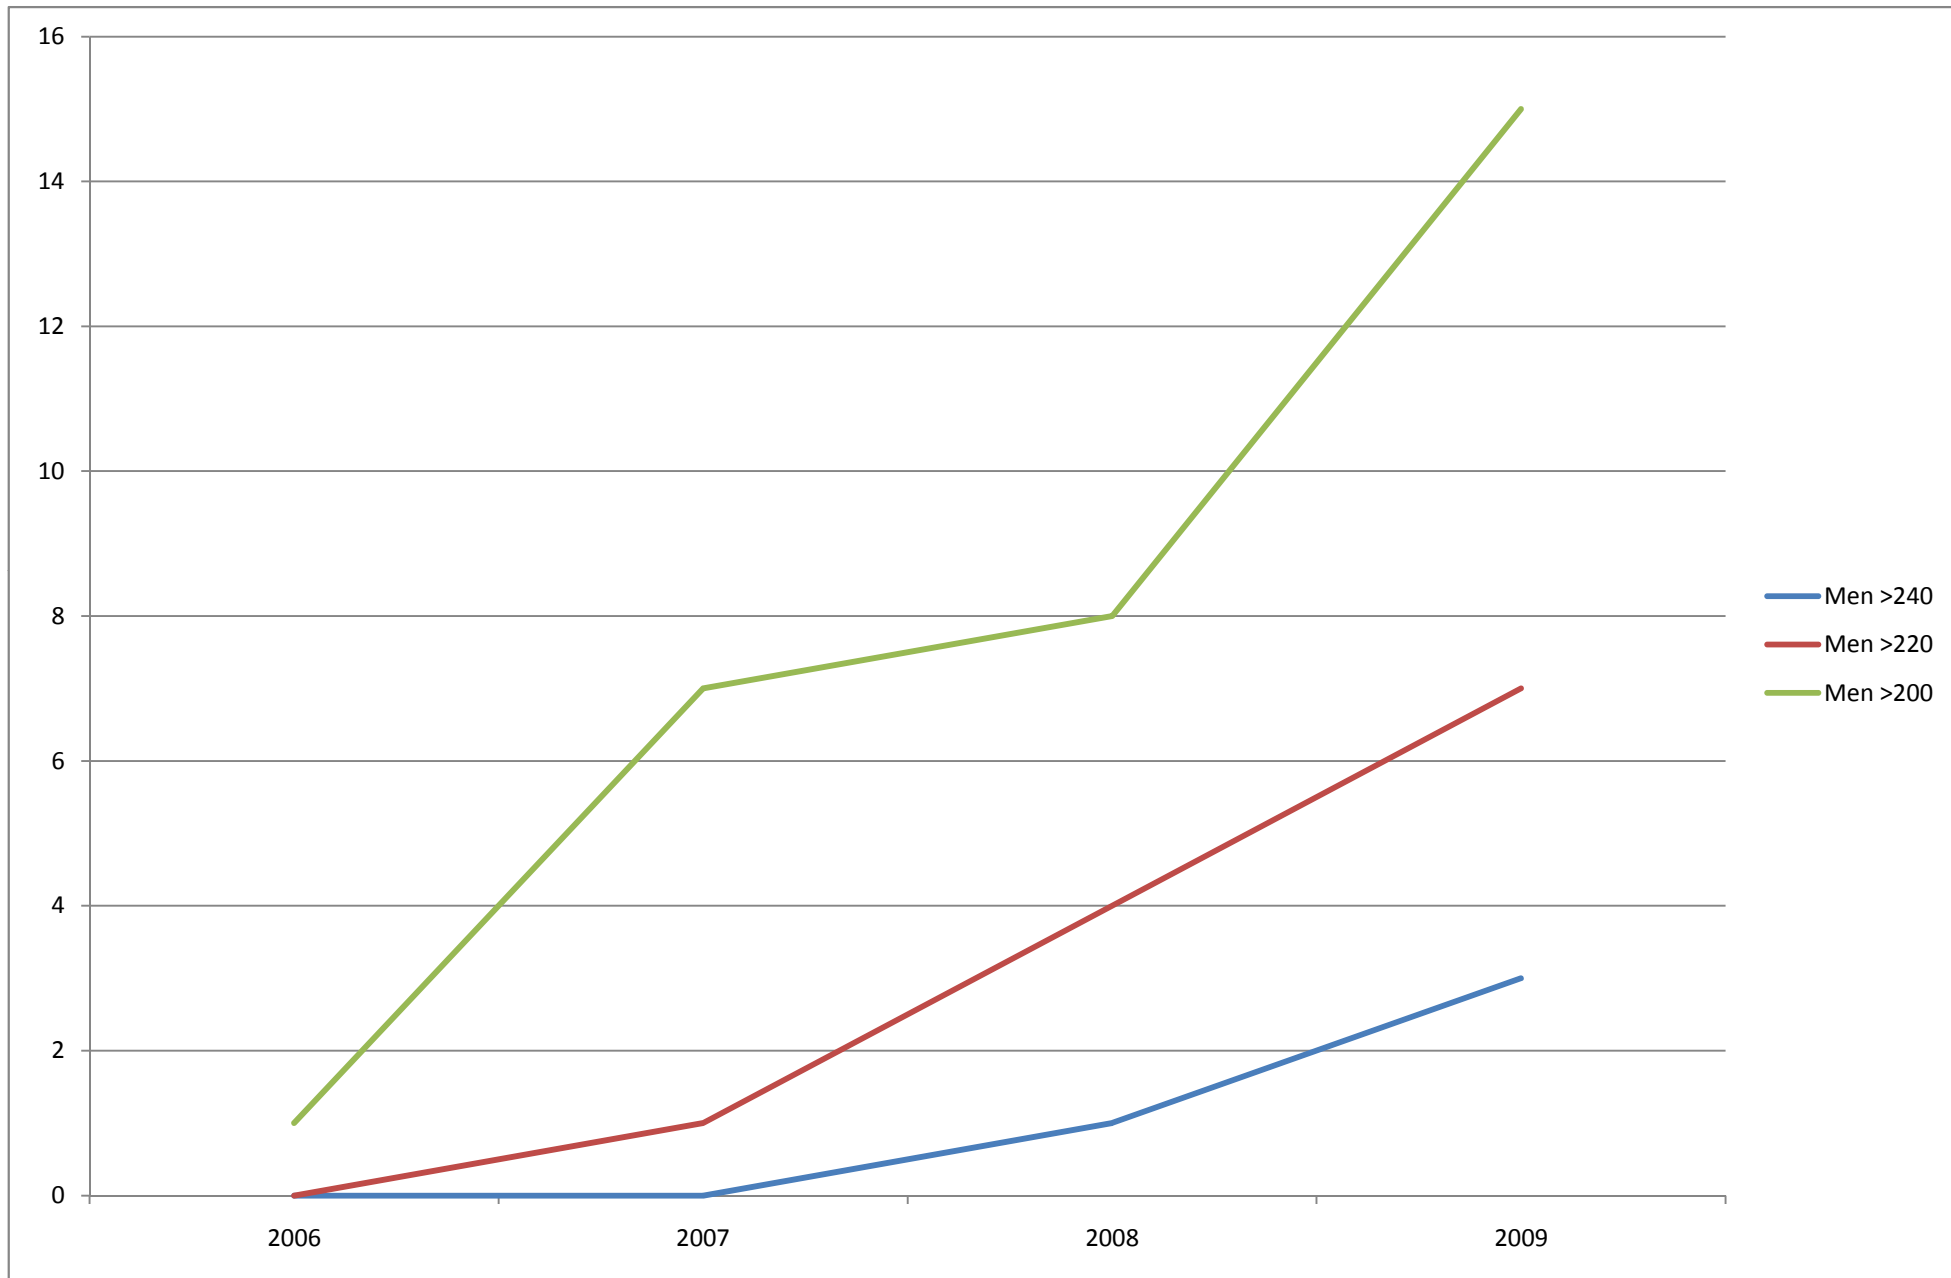

# AURA Track Stats 2006 -2010

100km performance stats 2006 to 2009 - men

100km performance stats - 2006 to 2009 - women

24hr performance stats - 2006 to 2009 - men

24hr performance stats - 2006 to 2009 - women

# Australian marathon stats 2002 - 2009