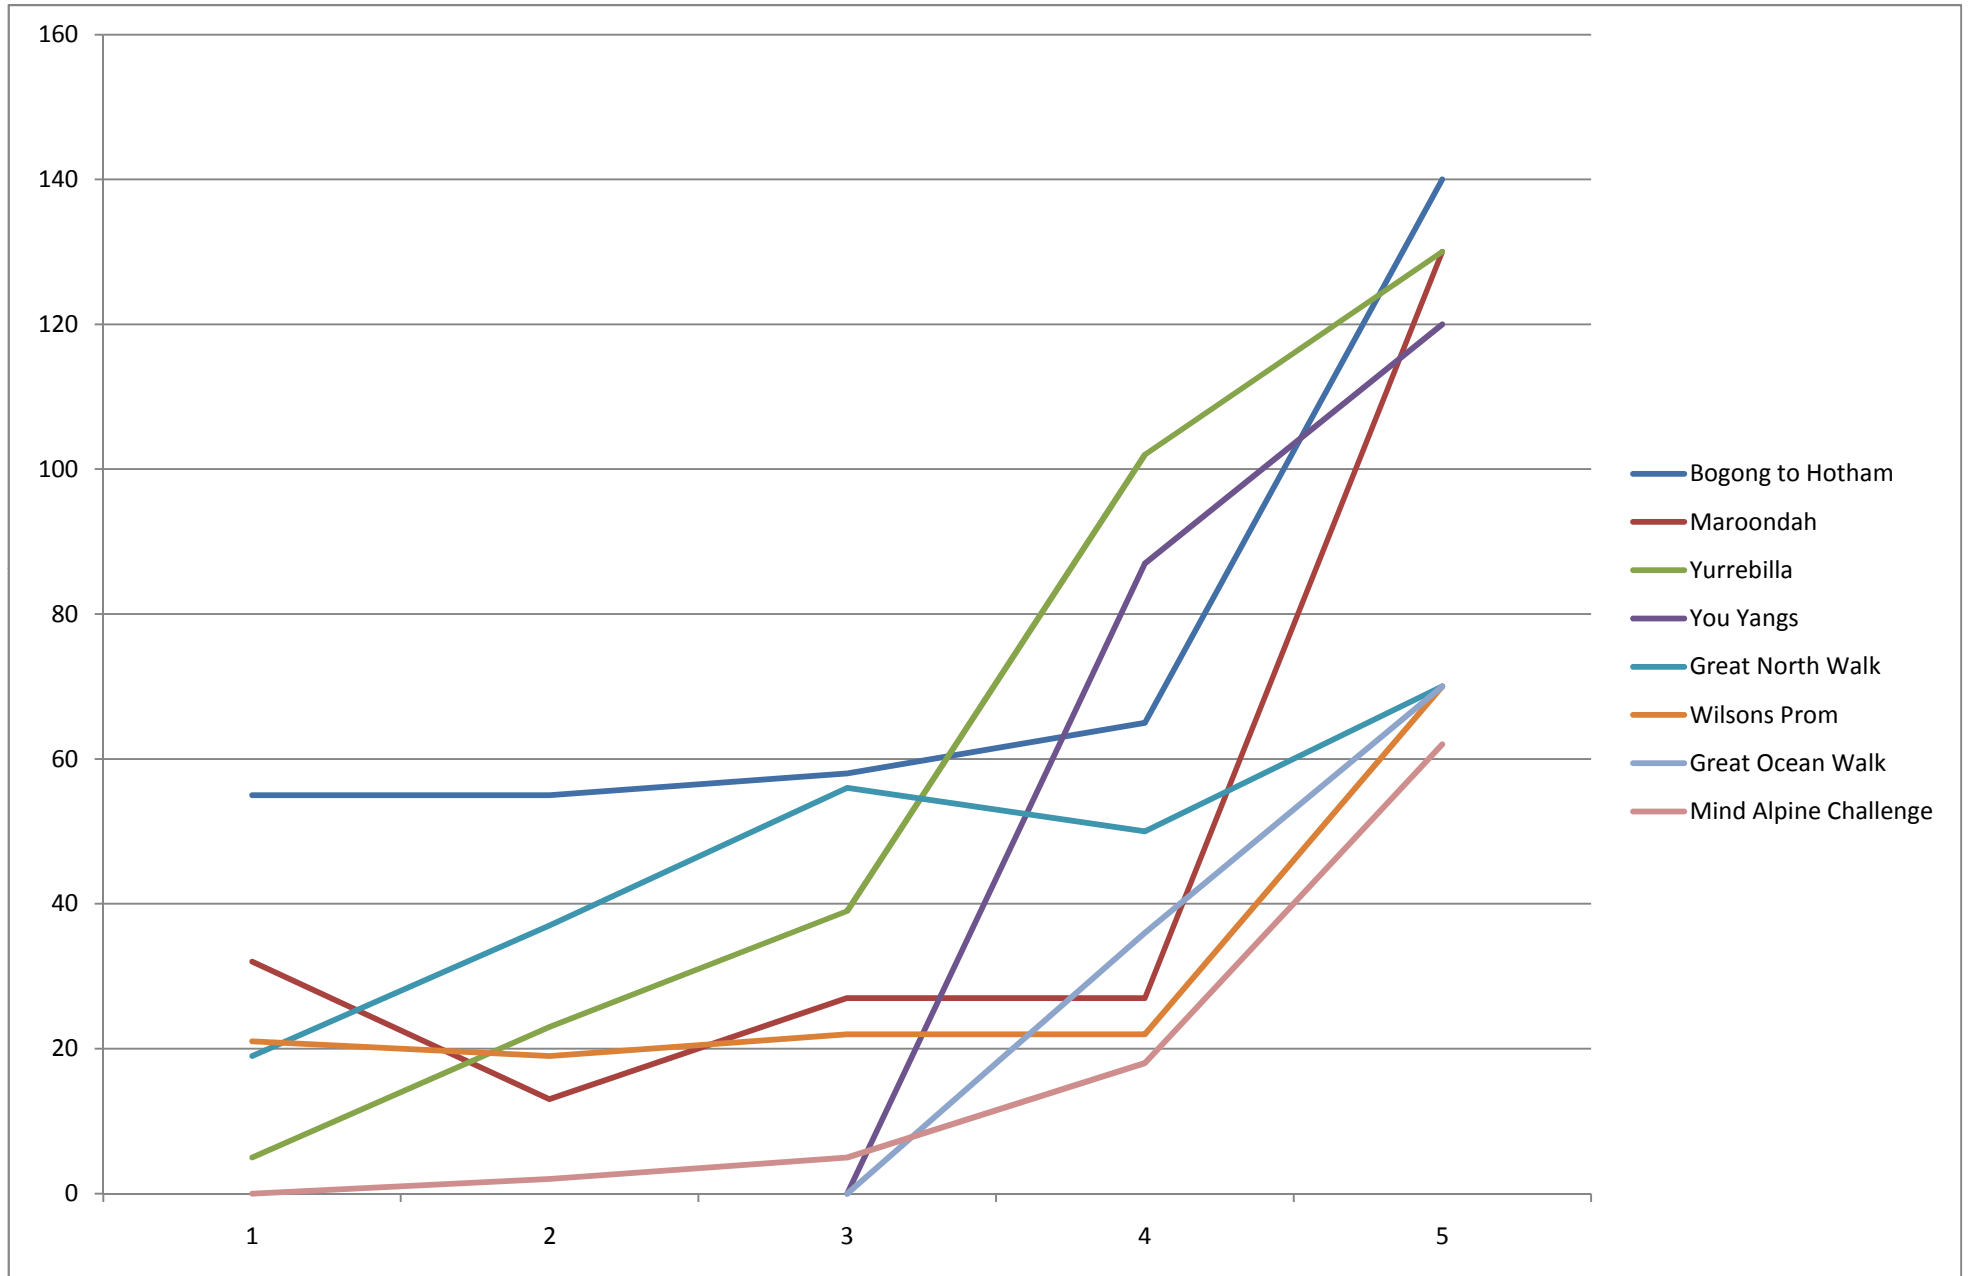

AURAUltraStats\_2006-2010(RaceParticipants)

AURAUltraStats\_2006-2010(Races)

AURA Trail Stats 2006-2010

AURATrailStats2006-10\_ExclTop4

# AURA Road Stats 2006-2010

# AURA Track Stats 2006 -2010

100km performance stats 2006 to 2009 - men

100km performance stats - 2006 to 2009 - women

24hr performance stats - 2006 to 2009 - men

24hr performance stats - 2006 to 2009 - women

### Australian marathon stats 2005 - 2009