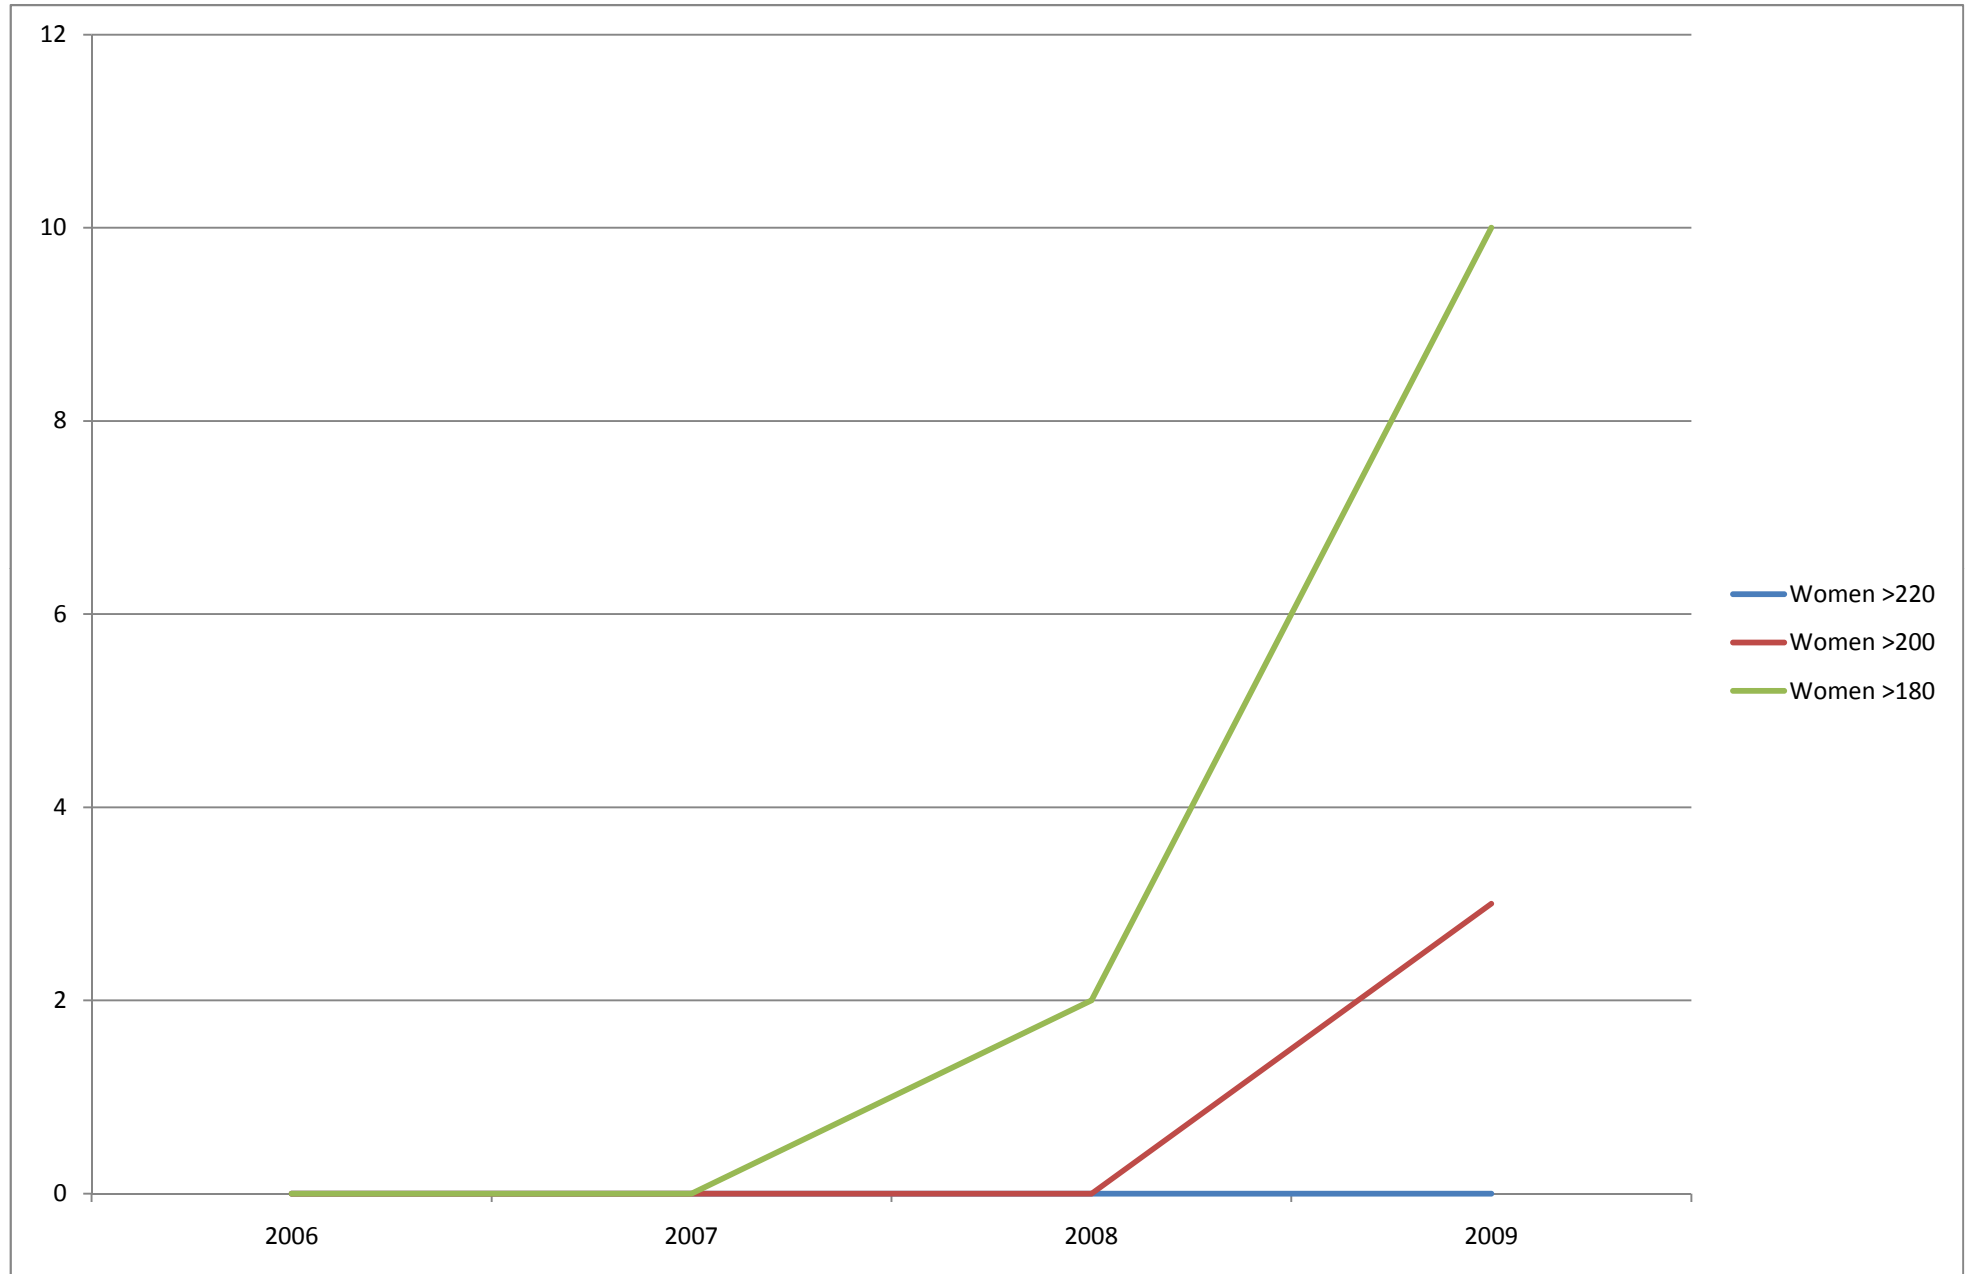

# AURA Track Stats 2006 -2010

100km performance stats 2006 to 2009 - men

100km performance stats - 2006 to 2009 - women

24hr performance stats - 2006 to 2009 - men

24hr performance stats - 2006 to 2009 - women