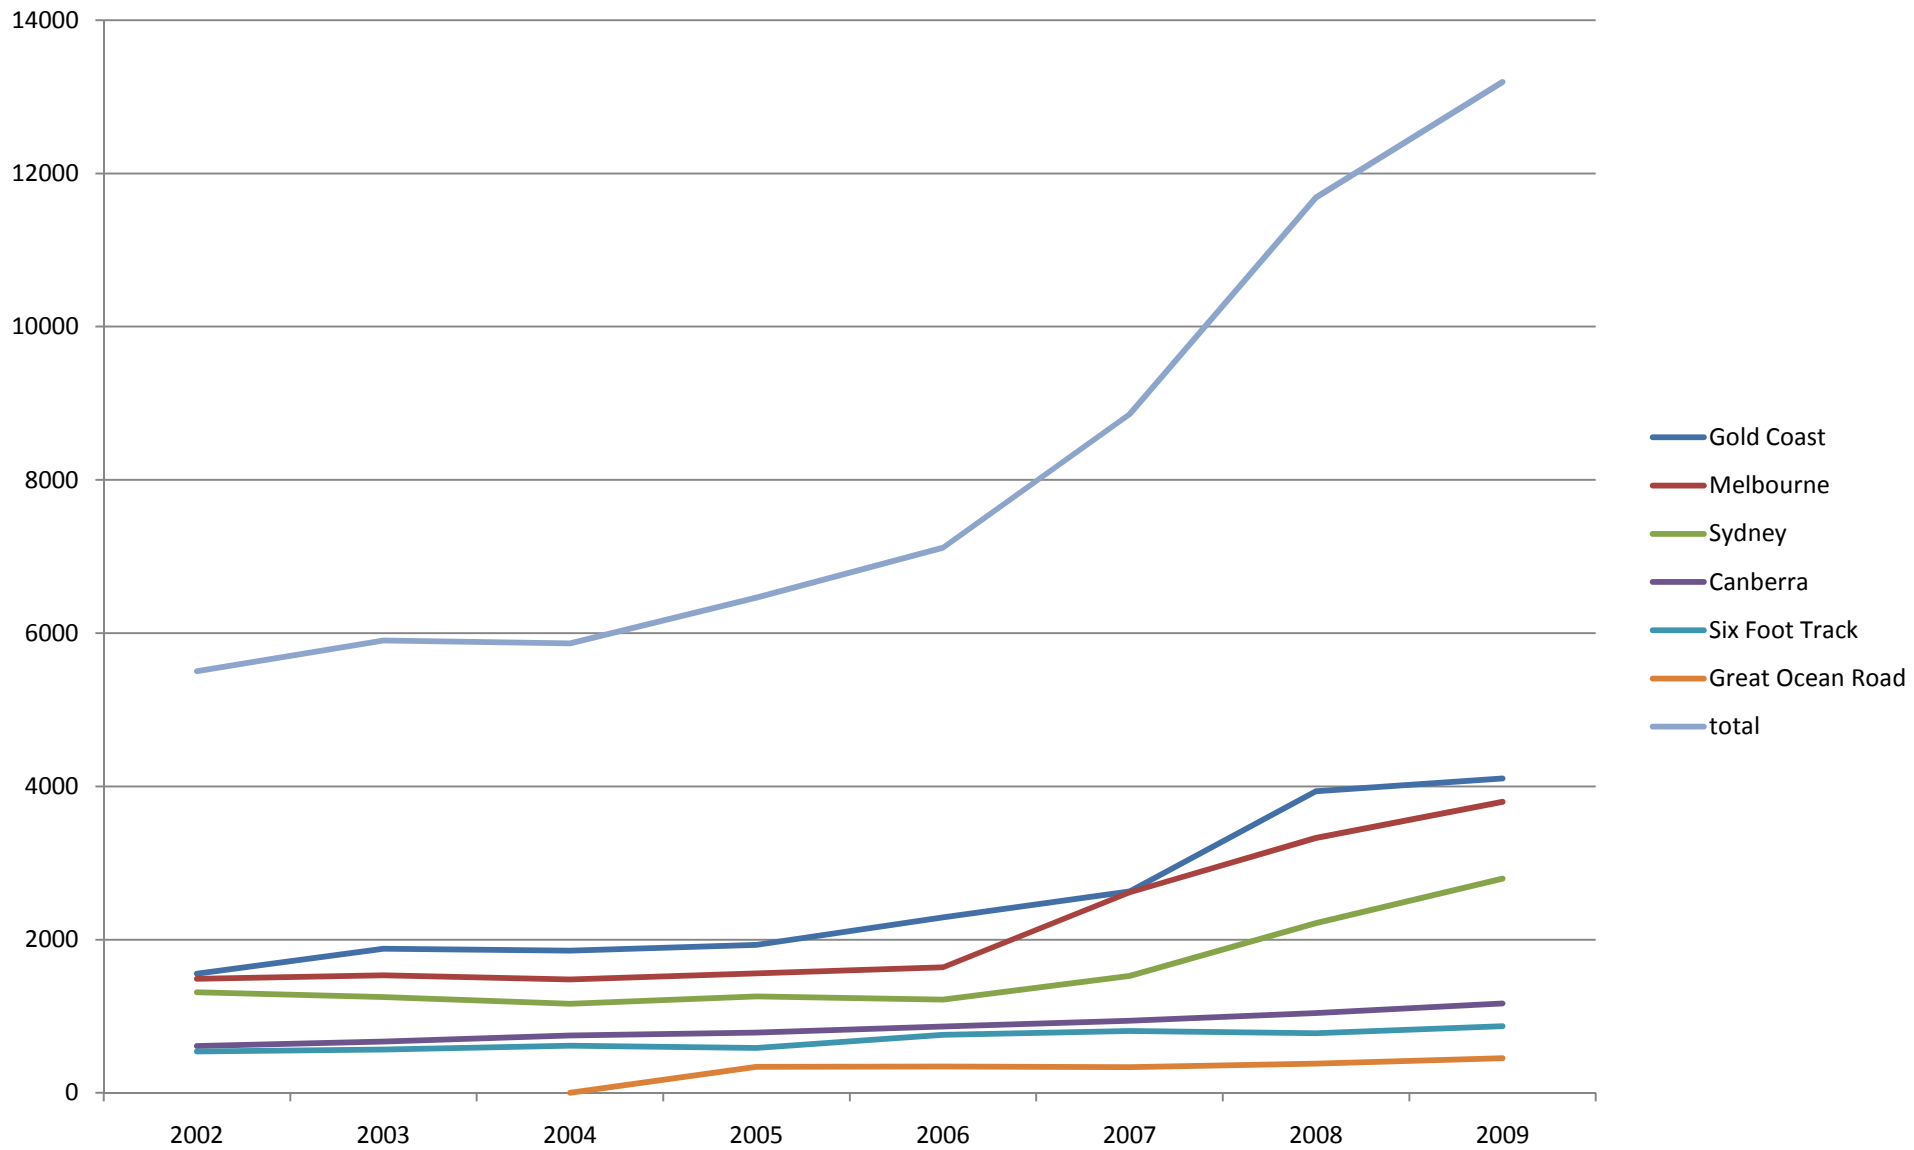

Australian marathon stats 2002 - 2009